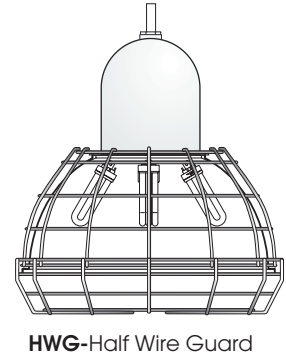

LUMEN MAX DOMED BALLAST HOUSING ALUMINUM REFLECTOR 8 x 42 WATT MAX

PRODUCT INFORMATION:

- The *LUMEN MAX* Compact Fluorescent Series offers a unique alternative to Metal Halide.
- Domed ballast housing (DDH) is attractive.
- Instant on/off.
- Stepped dimming using multiple circuit wiring optional.
- Energy-efficient ballasts.
- Spun aluminum reflector, for 100% downlight.
- Remote EM option.
- 20 Powdercoat colors available.
- Damp location rated.
- Manufactured and tested to UL standard No. 1598.

DIFFUSER OPTIONS

MODEL	LAMP	WATT	BALLAST	ELECTRICAL	MOUNT./COLOR	DIFFUSER OPTIONS
ALDDH12- 12"x8" (3 LAMP 42w MAX)	CF1 CF2 CF3 CF4	18w 26w 32w 42w	EX - Electronic 120/277v	2C -2 Circuit 3C -3 Circuit 4C -4 Circuit FS -Fuse holder and fuse RMEM -Remote Emergency battery pack 1-420 TST -Twist-Lok Socket 1-425	HM* -Hang-Straight Pendant (3/8 IPS) PM* -Rigid Pendant (3/8 IPS) CD* -Aircraft Cable, Straight Cord SC1 -Safety Cable HC -Hook & Cord NM2 -1/2" Hub NM3 -3/4" Hub GW -Gloss White MB -Matte Black SI -Silver CC -Custom Color	MOUNTING WAG12 -12" Wire Guard WAG16 -16" Wire Guard WAG22 -22" Wire Guard DR12 -12" Spun Door DR16 -16" Spun Door DR22 -22" Spun Door HWG22 -22" Half Wire Guard SC2 -Safety Cable, reflector to diffuser
ALDDH16- 16"x11" (6 LAMP 42w MAX) (4 LAMP 70w MAX)	CF6 CF8	57w 70w				
ALDDH22- 22"x10" (8 LAMP 42w MAX) (4 LAMP 70w MAX)						
ALDDH22	CF8	42W	EX	2C/EM	HM36/GW	WAG22

- LENS**
- PC** -Clear Polycarbonate
 - PP** -Prismatic Polycarbonate
 - OPL** -Opal Acrylic
 - CN** -Conical Lens
 - DL** -Drop Lens
 - XB** -Cross Blade Louver

* Specify Length in 6" increments

Dimensions shown are nominal. Spectrum Lighting is continually improving products and reserves the right to make changes that will not alter performance or appearance with or without written notice.