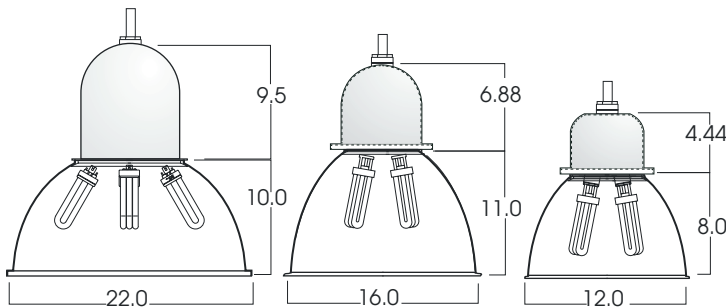

LUMEN MAX DOMED BALLAST HOUSING ALUMINUM REFLECTOR 8 x 42 WATT MAX

PRODUCT INFORMATION:

- The *LUMEN MAX* Compact Fluorescent Series offers a unique alternative to Metal Halide.
- Domed ballast housing (DDH) is attractive.
- Instant on/off.
- Stepped dimming using multiple circuit wiring optional.
- Energy-efficient ballasts.
- Spun aluminum reflector, for 100% downlight.
- Remote EM option.
- 20 Powdercoat colors available.
- Damp location rated.
- Manufactured and tested to UL standard No. 1598.

DIFFUSER OPTIONS

MODEL	LAMP	WATT	BALLAST	ELECTRICAL	MOUNT./COLOR	DIFFUSER OPTIONS
ALDDH12- 12"x8" (3 LAMP 42w MAX)	CF1 CF2 CF3 CF4	18w 26w 32w 42w	EX - Electronic 120/277v	2C -2 Circuit 3C -3 Circuit 4C -4 Circuit FS -Fuse holder and fuse RMEM -Remote Emergency battery pack 1-420 TST -Twist-Lok Socket 1-425	HM* -Hang-Straight Pendant (3/8 IPS) PM* -Rigid Pendant (3/8 IPS) CD* -Aircraft Cable, Straight Cord SC1 -Safety Cable HC -Hook & Cord NM2 -1/2" Hub NM3 -3/4" Hub GW -Gloss White MB -Matte Black SI -Silver CC -Custom Color	MOUNTING WAG12 -12" Wire Guard WAG16 -16" Wire Guard WAG22 -22" Wire Guard DR12 -12" Spun Door DR16 -16" Spun Door DR22 -22" Spun Door HWG22 -22" Half Wire Guard SC2 -Safety Cable, reflector to diffuser
ALDDH16- 16"x11" (6 LAMP 42w MAX) (4 LAMP 70w MAX)	CF6 CF8	57w 70w				
ALDDH22- 22"x10" (8 LAMP 42w MAX) (4 LAMP 70w MAX)						
ALDDH22	CF8	42W	EX	2C/EM	HM36/GW	WAG22

- LENS**
- PC** -Clear Polycarbonate
 - PP** -Prismatic Polycarbonate
 - OPL** -Opal Acrylic
 - CN** -Conical Lens
 - DL** -Drop Lens
 - XB** -Cross Blade Louver

* Specify Length in 6" increments

Dimensions shown are nominal. Spectrum Lighting is continually improving products and reserves the right to make changes that will not alter performance or appearance with or without written notice.